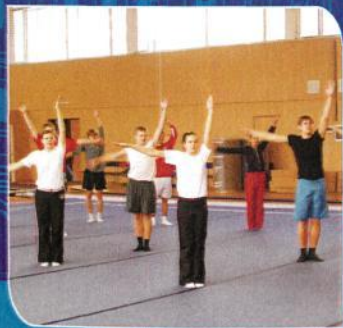

Within the University a Scientific Research Institute integrates science to educational process by developing new methods and technologies applied to PE and Sport.

A new multifunctional complex – PE and Sport Federal Centre – has been implementing recently on the base of the University. It includes Sport Medicine, Elite Sport and Sport Issues Research departments